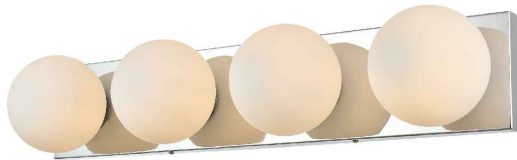

## Milo COLLECTION

Milo 4-Light Black Wall lamp Frosted white

Black  
Item No:LD7303W31BLK

Chrome  
Item No:LD7303W31CH

Brass  
Item No:LD7303W31BRA

Available Finishes

### Dimensions

Canopy Size(in)	L30.7"*W5.9"*H1"
Width	30.7"
Extension	6.9"
Height	5.9"
Maximum Height	N/A

### Specifications

Finish	3 Finishes
Material	Metal+Glass
Crystal Color	Frosted white
Type	Wall lamp
Hanging Device	N/A
Voltage	110-125V
Dimmable	Yes
Warranty	1Year Limited
Shipment Type	Small Parcel